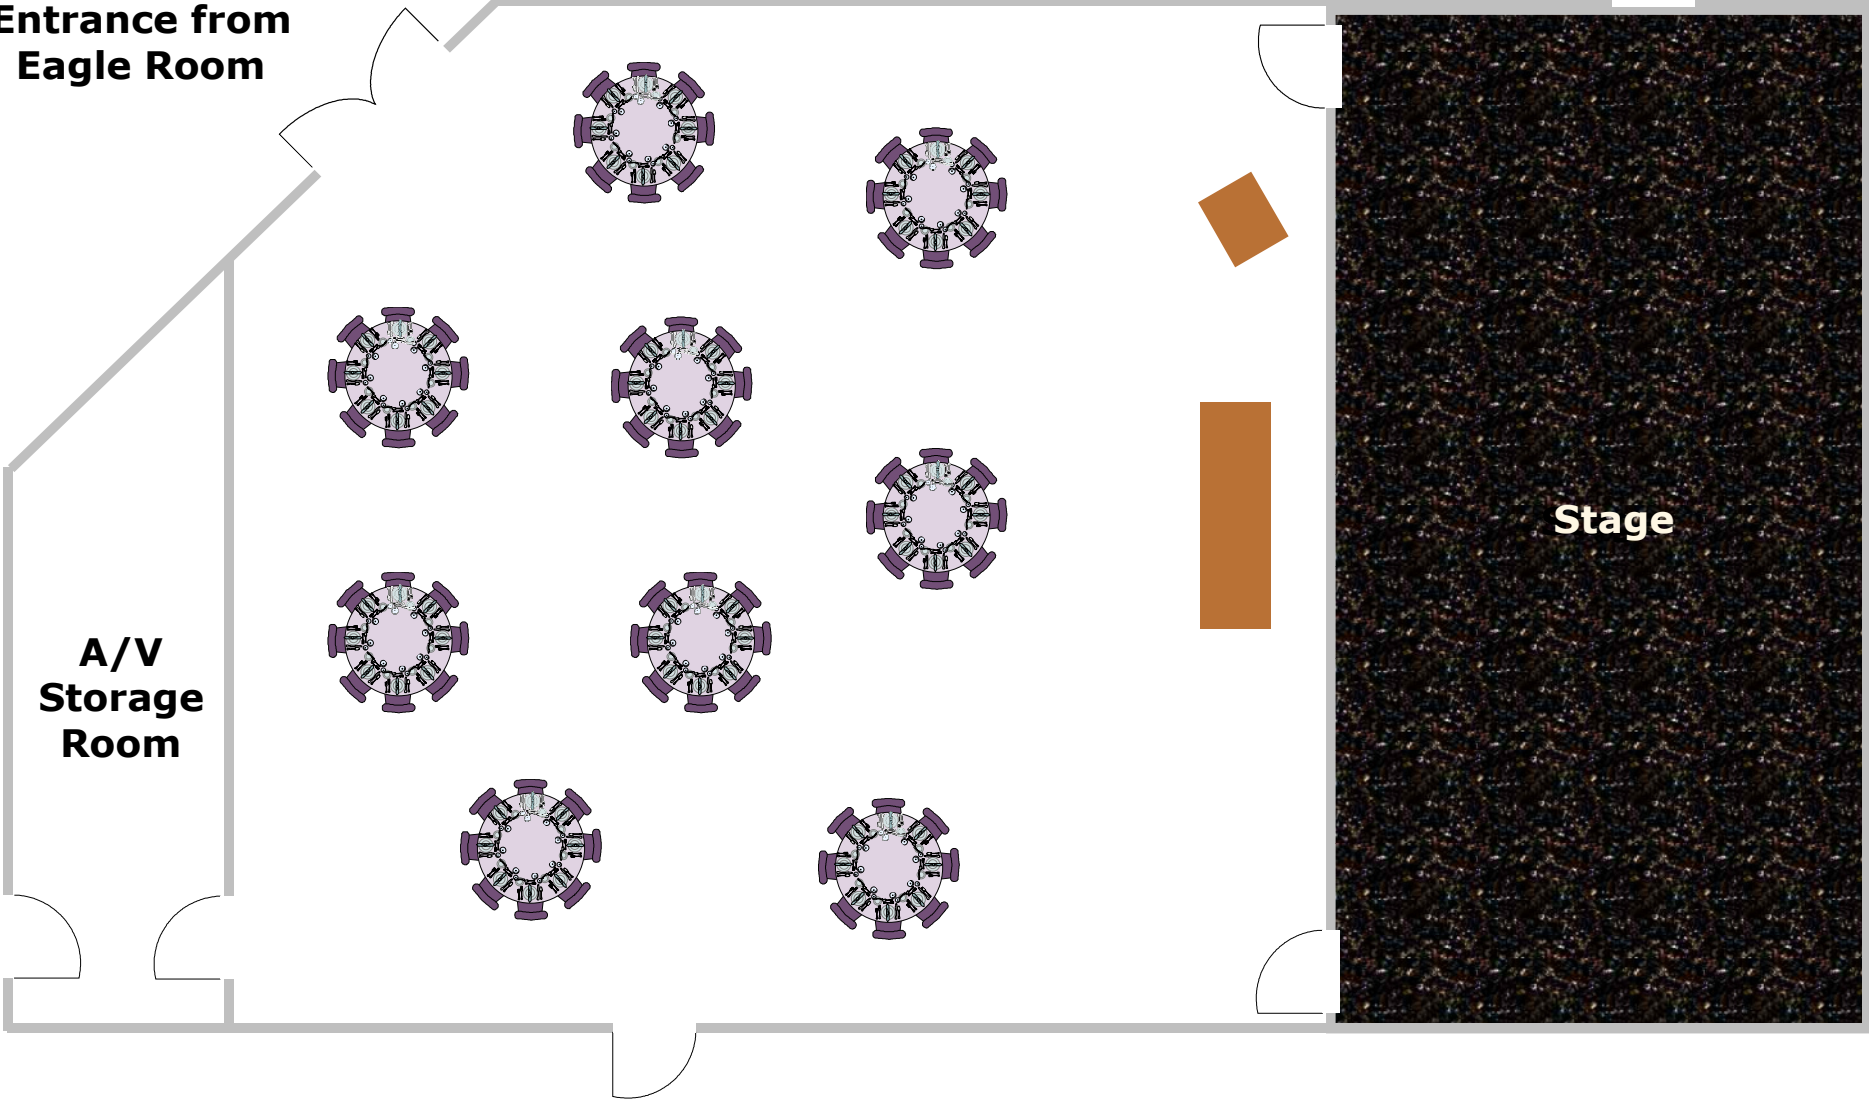

Entrance from Eagle Room

**A/V
Storage
Room**

Stage

Emergency Exit

MUSE THEATRE